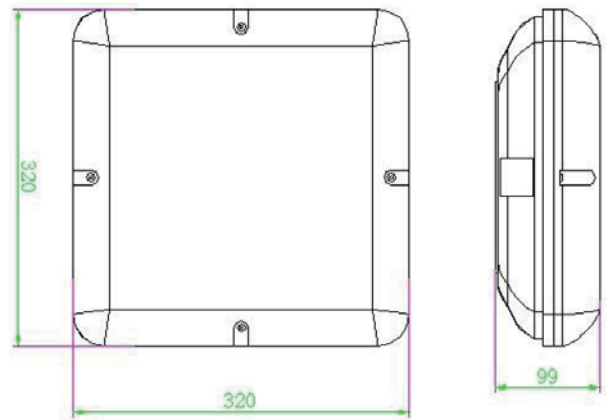

Phoenix LED

PHOENIX EMERGENCY LED SERIES

SPECIFICATIONS

Model	OPT-GDPHX-20W-STD	OPT-GDPHX-20W-MS	OPT-GDPHX-20W-EM	OPT-GDPHX-20W-EMMS
Rated Power	20W	20W	20W	20W
Function	Standard	Microwave Sensor 100% / 25%	Emergency Fitting 100% / 30%	Microwave Sensor 100% / 25% & Emergency Fitting 100% / 30%
Input Power Supply	240V/50Hz			
Power Factor	0.90			
Rated Luminous Flux at 5500°K	2,300 lm	2,300lm	2,300 lm	2,300 lm
Colour Temperature	3,000°K† / 4,000°K / 5,500°K			
Colour Rendering Index (CRI)	Ra80			
Luminous Efficacy	115 lm/W	115 lm/W	115 lm/W	115 lm/W
Operating Temperature Range	-20°C to 50°C			
Operating Humidity	< 95%			
Ingress Protection Rating	IP65			
Power Cord & Plug	No			
Rated Operating Life	50,000 hrs			
Warranty	5 years			

© 2014 OptiTech International Pty Ltd ABN 13155134642. OLIG_Feb14. Printed on Monza Gloss Recycled Art stock containing 55% recycled material & 45% from sustainable forests.

OPTITECH™

OptiTech International Pty Ltd
Level 8, 65 York Street
Sydney NSW 2000

Phone: 1300 853 365
Email: info@optitech.com.au
www.optitech.com.au

Lighting solutions that don't cost the earth