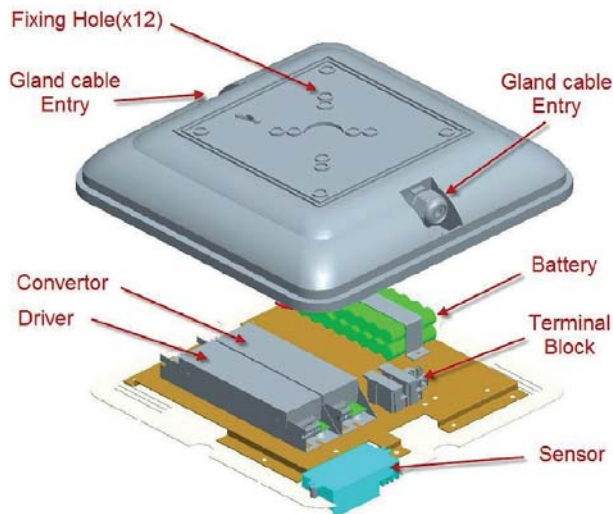

Phoenix LED

PHOENIX EMERGENCY LED SERIES

SPECIFICATIONS

Model	OPT-GDPHX-20W-STD	OPT-GDPHX-20W-MS	OPT-GDPHX-20W-EM	OPT-GDPHX-20W-EMMS
Rated Power	20W	20W	20W	20W
Function	Standard	Microwave Sensor 100% / 25%	Emergency Fitting 100% / 30%	Microwave Sensor 100% / 25% & Emergency Fitting 100% / 30%
Input Power Supply	240V/50Hz			
Power Factor	0.90			
Rated Luminous Flux at 5500°K	2,300 lm	2,300lm	2,300 lm	2,300 lm
Colour Temperature	3,000°K† / 4,000°K / 5,500°K			
Colour Rendering Index (CRI)	Ra80			
Luminous Efficacy	115 lm/W	115 lm/W	115 lm/W	115 lm/W
Operating Temperature Range	-20°C to 50°C			
Operating Humidity	< 95%			
Ingress Protection Rating	IP65			
Power Cord & Plug	No			
Rated Operating Life	50,000 hrs			
Warranty	5 years			

© 2014 OptiTech International Pty Ltd ABN 13155134642. OLIG_Feb14. Printed on Monza Gloss Recycled Art stock containing 55% recycled material & 45% from sustainable forests.

OPTITECH™

OptiTech International Pty Ltd
Level 8, 65 York Street
Sydney NSW 2000

Phone: 1300 853 365
Email: info@optitech.com.au
www.optitech.com.au

Lighting solutions that don't cost the earth