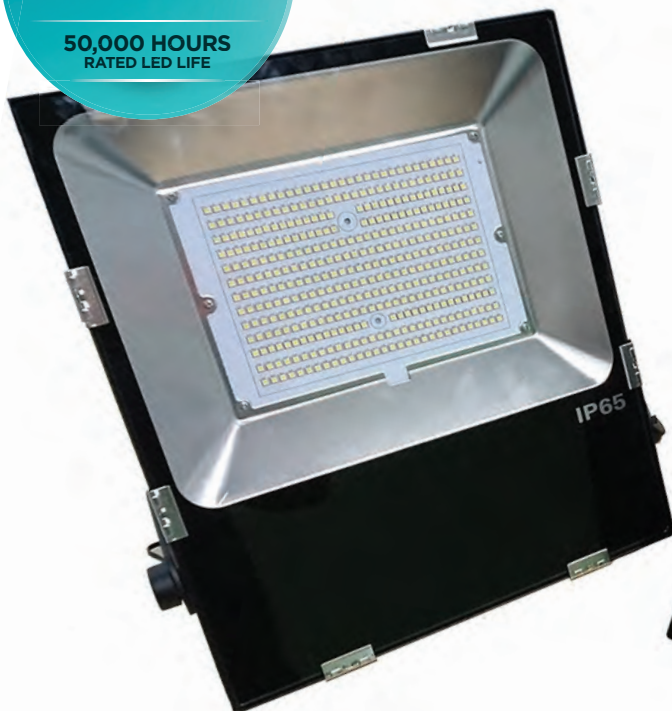

OPTITECH™

LED Flood Light

FF SERIES

Powerful and Versatile

OptiTech LED Flood Lights are a cutting edge, cost effective, energy efficient alternative for traditional high bay lighting.

FEATURES

5 Years Warranty

Accepted for use in energy savings projects under ESS program.

Up to 80% more efficient than equivalent mercury or metal halide luminaires

Available in: 75W, 95W, 110W, 135W & 200W

Meanwell Driver

Australian & New Zealand Standards certification & approval

Lighting solutions that don't cost the earth

OptiTech LED Flood Light

SPECIFICATIONS

Model	OPT-YKFL-75W	OPT-YKFL-95W	OPT-YKFL-110W	OPT-YKFL-135W	OPT-YKFL-200W
Rated Power	75W	95W	110W	135W	200W
Input Power Supply	240V/50Hz				
Power Factor	0.90				
Rated Luminous Flux at 5500°K	10,000 lm	12,800lm	14,850 lm	18,200 lm	27,500 lm
Colour Temperature	5,500°K				
Colour Rendering Index (CRI)	Ra80+				
Luminous Efficacy (exit lumens)	133 lm/W	135 lm/W	135 lm/W	135 lm/W	138 lm/W
Operating Temperature Range	-30°C to 50°C				
Operating Humidity	< 95%				
Ingress Protection Rating	IP65				
Dimmable	No				
Power Cord & Plug	Yes				
Rated Operating Life	50,000 hrs				
Warranty	5 years				