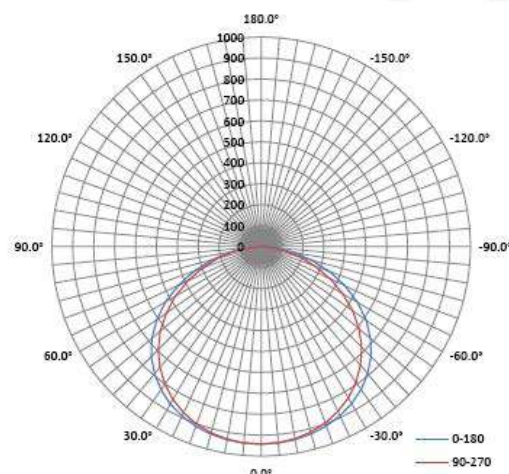

## SPECIFICATIONS

Power Factor	Colour Temperature	Luminous Efficacy	Beam Angle	Temperature Range	Operating Humidity	Glare Rating	Colour Rendering	Operating Life	Ingress Protection
 0.95	 3000K 4000K 5000K	 125 lm/W	 120°	 -20°C 40°C	 <95%	 UGR<22	 Ra80	 >54,000	 IP40**

Model	Lumen	Nominal Power	Size (mm)	CCT Options
OPT-PLB-1230-25W	3125	25W	1195 x 296 x 32	3000K / 4000K* / 5000K
OPT-PLB-6030-15W	1875	15W	595 x 296 x 32	
OPT-PLB-6060-25W	3125	25W	595 x 595 x 32	

CCT Option order Code suffix -xxK. MOQ's apply for optional models; IP40 for Panel/light source (front) and IP20 for the Driver (rear)

## Accessories

Part Code	Suitable for panel size	Description	Frame Size (LxWxH)	Weight (Kg)
Plaster Frame OPT-007	1200 x 300 mm	White powder coated metal frame suitable for plaster frame mounting	1225x325x40 mm	1.80
Plaster Frame OPT-005	600 x 300 mm		625x325x40 mm	1.08
Plaster Frame OPT-006	600 x 600 mm		625x625x40 mm	1.44
Plaster Frame OPT-008	1200 x 600 mm		1225x625x40 mm	2.15

Clips (sets 4&6), Suspension cable kit and Hooks available - POA

Luminous Intensity Distribution

	C0/180	C45/225	C90/270	C135/315	AVG.
Beam Angle (50% I <sub>max</sub> ):	126.6	122.7	118.9	122.6	122.7
Field Angle (10% I <sub>max</sub> ):	166.3	165.2	163.8	165.0	165.1