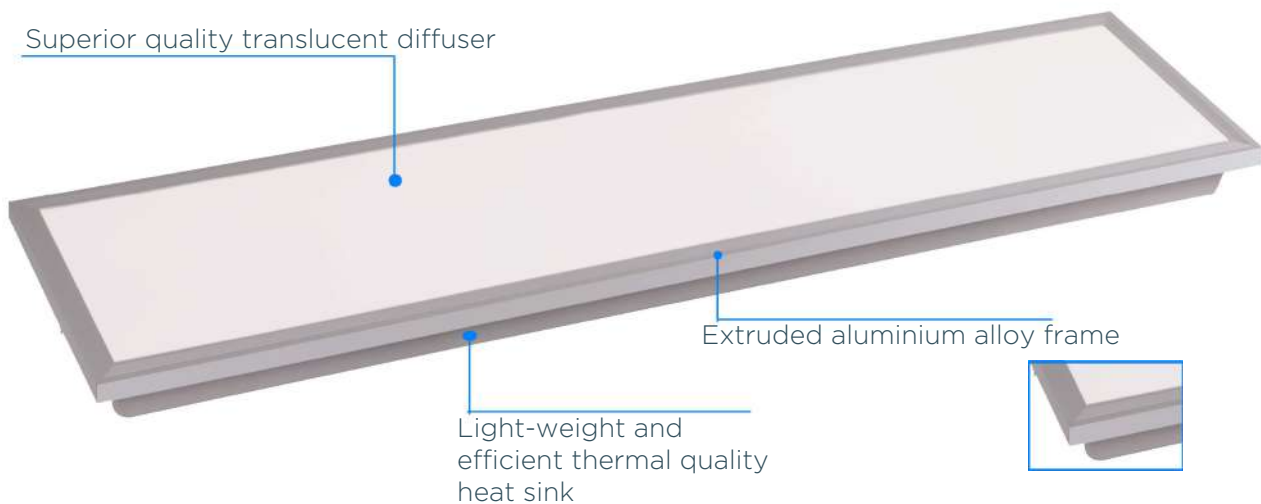

# Backlit LED Panel

Light-weight and efficient alternative for office lighting.

## PRODUCT FEATURES

- Flicker-free, low glare uniformly distributed light
- Thermoplastic Polypropylene (PP) diffuser that will never turn yellow
- High efficacy SMD LED
- Easy fit into standard T-Bar ceiling grid
- Flex and plug included
- Rated average life >54,000 hours

## CONTRACTOR BENEFITS

- Quick and easy installation in standard T-Bar grid ceilings
- Light Weight for easy handling and installation
- Quality components ensure performance & durability
- Most ideal replacement for traditional fluorescent surface battens and troffers