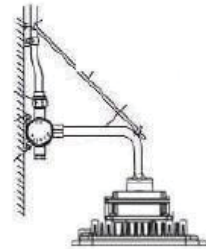

Powered By

Driven by

**120° beam angle**

U-Bracket Ceiling Mount

Pendant Mount

Pole Mount

Wall Mount

U-Bracket Wall Mount