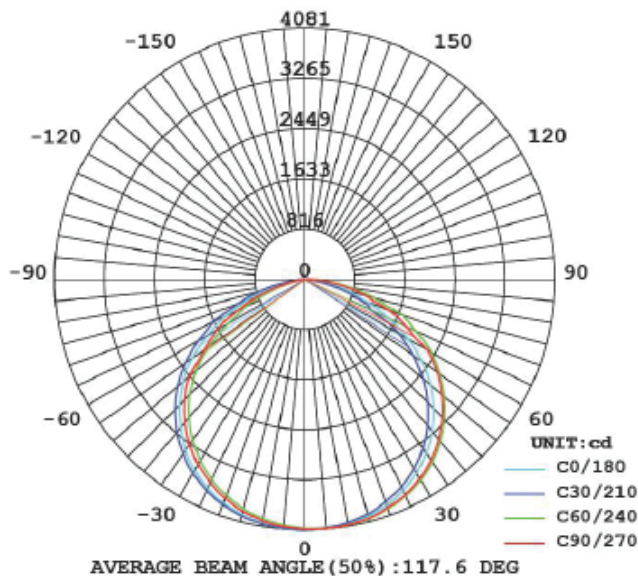

SPECIFICATIONS

Power Factor	Colour Temperature	Luminous Efficacy	Beam Angle	Temperature Range	Operating Humidity	Ingress Protection	Colour Rendering	Operating Life
0.9	3000k to 6500K	-115 lm/W	120°	-40°C to 50°C	<95%	IP68	Ra75	>50,000

Model	Lumen	Nominal Power	Size (mm) LxWxH	CCT Options (use suffix with Code)	Body Colour Options (use suffix with code)
OPT-CES-J30	3600	30W	200x200x270	3000K (30K) 4000K (40K) 5000K (50K) 6500K (65K)	Silver (S) Grey (G) Yellow (Y)
OPT-CES-J40	4800	40W	200x200x270		
OPT-CES-J80	9600	80W	300x300x175		
OPT-CES-J100	12000	100W	300x300x175		
OPT-CES-J150	18000	150W	400x400x185		
OPT-CES-J200	22200	185W	400x400x185		

Powered By

Driven by