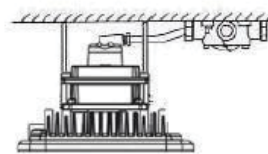

Powered By

Driven by

**120° beam angle**

U-Bracket Ceiling Mount

Pendant Mount

Pole Mount

Wall Mount

U-Bracket Wall Mount